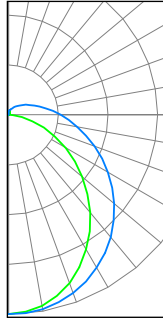

ZONAL LUMEN SUMMARY		
Zone	Lumens	%Fixture
0-20	1315.97	10.4%
0-30	2779.05	22.0%
0-40	4527.42	35.8%
0-60	8015.17	63.4%
0-80	10465.09	82.8%
0-90	11190.52	88.6%
90-180	1445.18	11.4%
0-180	12635.7	100%