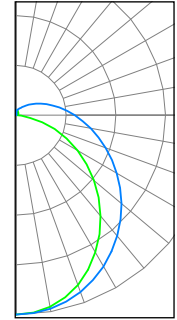

ZONAL LUMEN SUMMARY		
Zone	Lumens	%Fixture
0-20	1218.92	10.1%
0-30	2573.33	21.2%
0-40	4193.74	34.6%
0-60	7456.17	61.5%
0-80	9831.74	81.1%
0-90	10573.62	87.2%
90-180	1547.4	12.8%
0-180	12121.01	100%