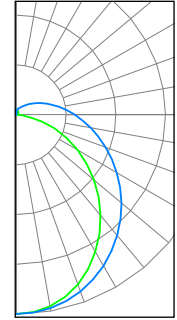

STR4/PS45/840/UD (Typical performance @45W, 4000K)

STR8/PS90/840/UD (Typical performance @90W, 4000K)

ZONAL LUMEN SUMMARY		
Zone	Lumens	%Fixture
0-20	623.04	10.1%
0-30	1315.34	21.2%
0-40	2143.6	34.6%
0-60	3811.17	61.5%
0-80	5025.43	81.1%
0-90	5404.63	87.2%
90-180	790.94	12.8%
0-180	6195.57	100%