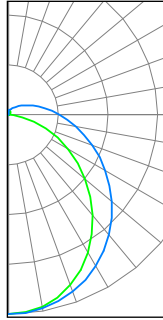

DIMENSIONS

PHOTOMETRICS

STR2/PS24/840/UD (Typical performance @24W, 4000K)

ZONAL LUMEN SUMMARY		
Zone	Lumens	%Fixture
0-20	335.76	10.3%
0-30	709.17	21.9%
0-40	1155.29	35.6%
0-60	2045.62	63.0%
0-80	2676.37	82.5%
0-90	2866.75	88.3%
90-180	378.48	11.7%
0-180	3245.23	100%