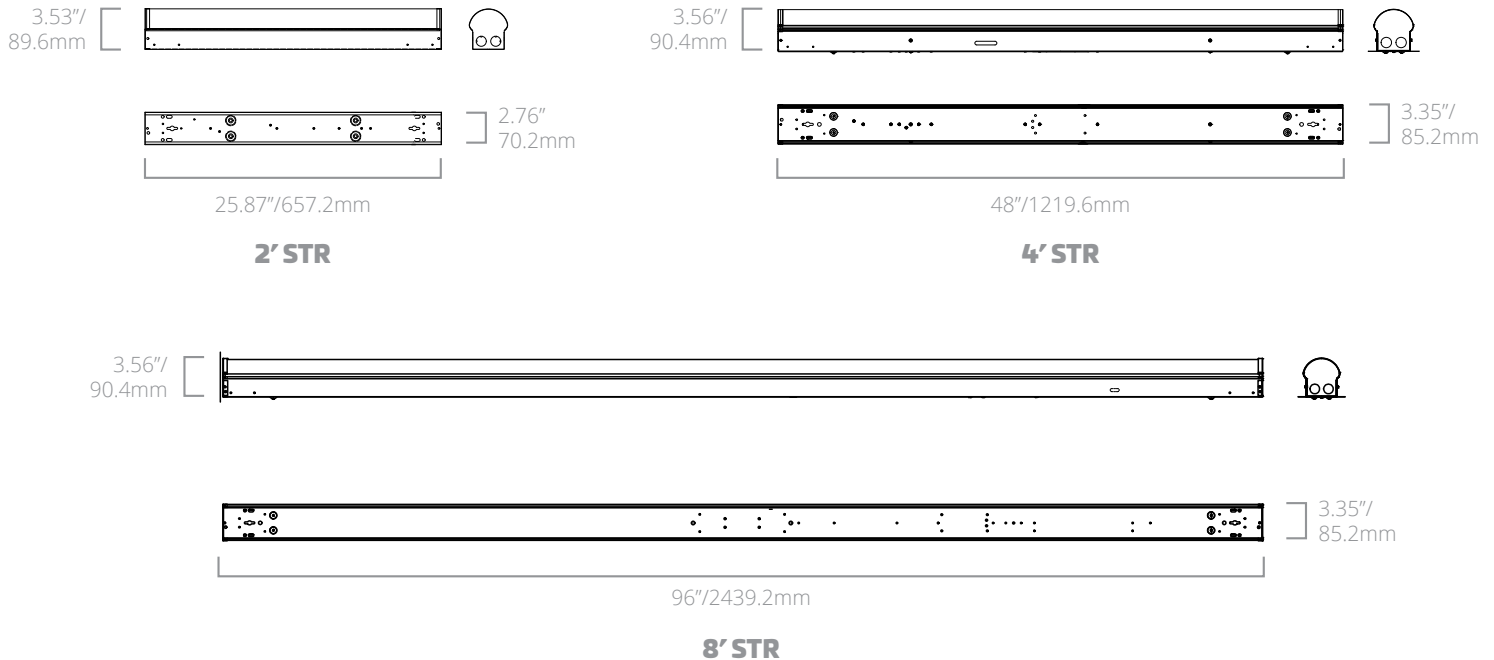

AVAILABLE ACCESSORIES

Order Code	Item #	Description
09823	STR-LCK	LED Strip, Linear Connection Kit
09788	STR-4-WG-W	Wire Guard, 4 ft. LED Strip, White
10357	STR8-WG-W	Wire Guard 8 ft LED Strip, White
10713	STR-V HOOK	V-Hooks for STR Fixtures
10892	STR-SMJB	STR Side Mount J-Box

DIMENSIONS

PHOTOMETRICS

STR2/PS24/840/UD (Typical performance @24W, 4000K)

ZONAL LUMEN SUMMARY		
Zone	Lumens	%Fixture
0-20	335.76	10.3%
0-30	709.17	21.9%
0-40	1155.29	35.6%
0-60	2045.62	63.0%
0-80	2676.37	82.5%
0-90	2866.75	88.3%
90-180	378.48	11.7%
0-180	3245.23	100%