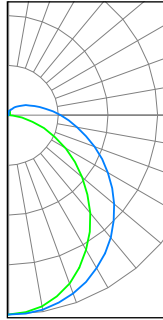

STR8/PS90/FCCT/UD (Typical performance @90W, 4000K)

ZONAL LUMEN SUMMARY		
Zone	Lumens	%Fixture
0-20	672.10	10.4%
0-30	1419.33	22.0%
0-40	2312.26	35.8%
0-60	4093.55	63.4%
0-80	5344.79	82.8%
0-90	5715.29	85.9%
90-180	738.09	11.4%
0-180	6453.37	100%